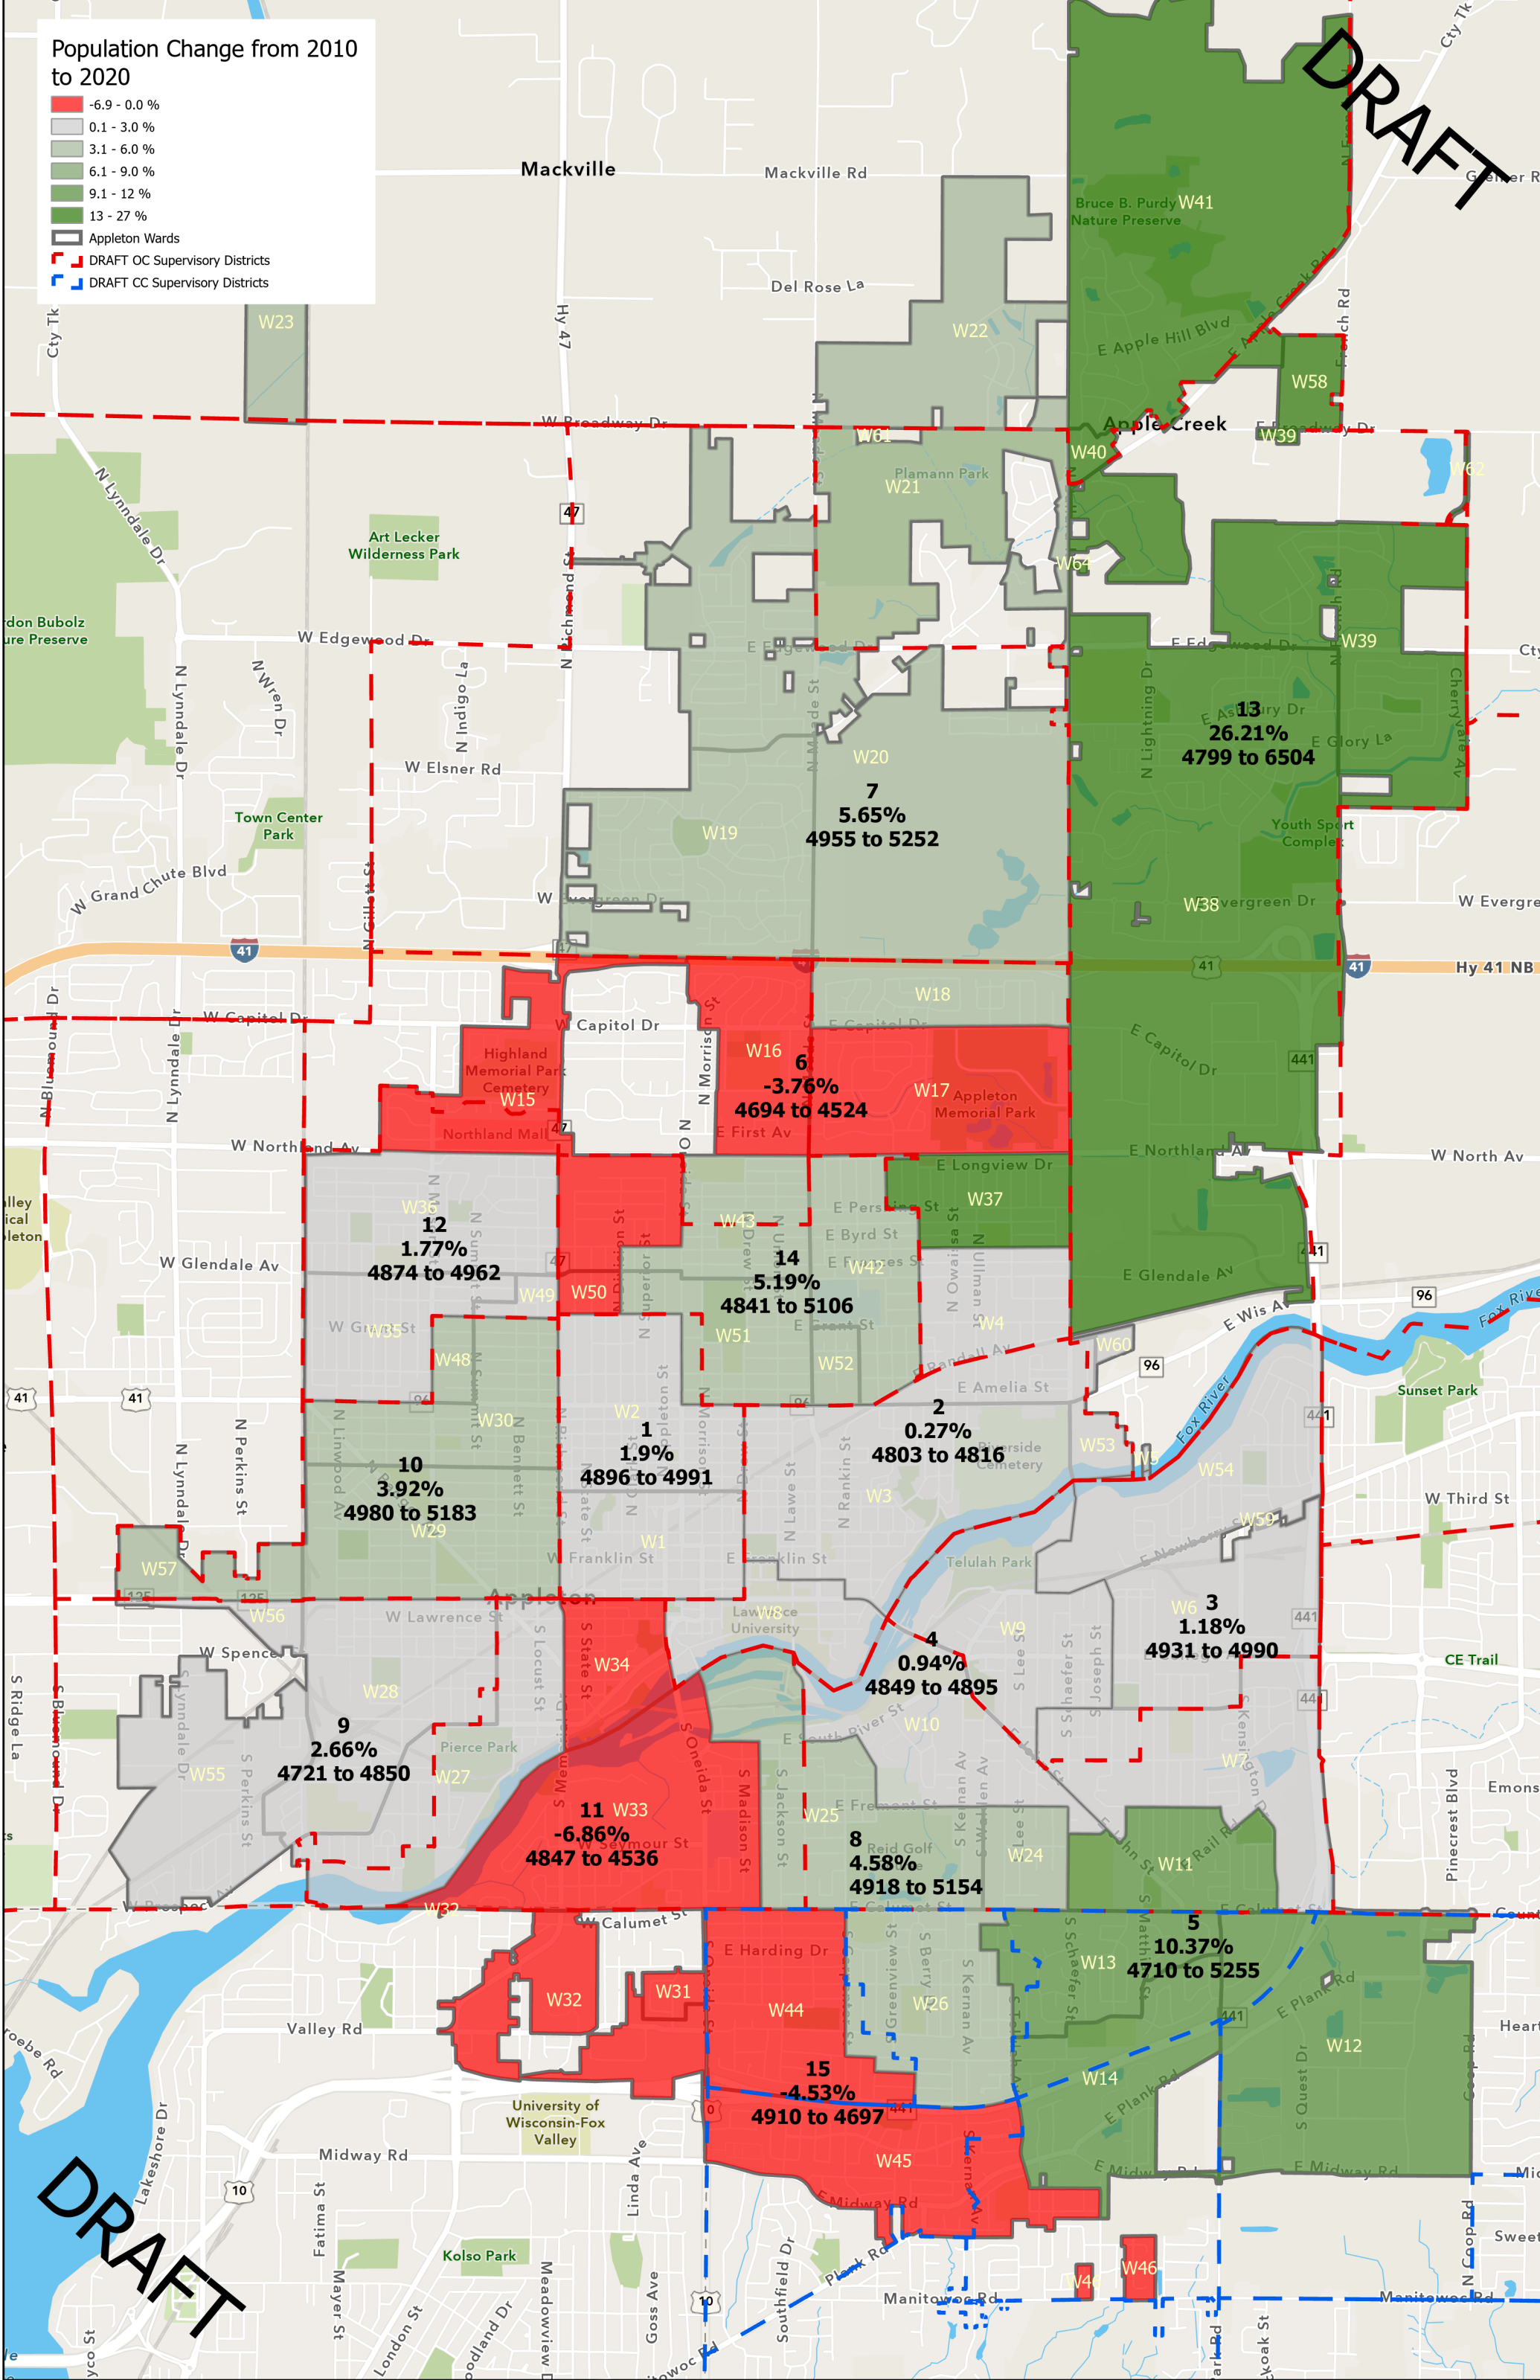

Population Change from 2010 to 2020

- 6.9 - 0.0 %
- 0.1 - 3.0 %
- 3.1 - 6.0 %
- 6.1 - 9.0 %
- 9.1 - 12 %
- 13 - 27 %

- Appleton Wards
- DRAFT OC Supervisory Districts
- DRAFT CC Supervisory Districts

DRAFT

DRAFT